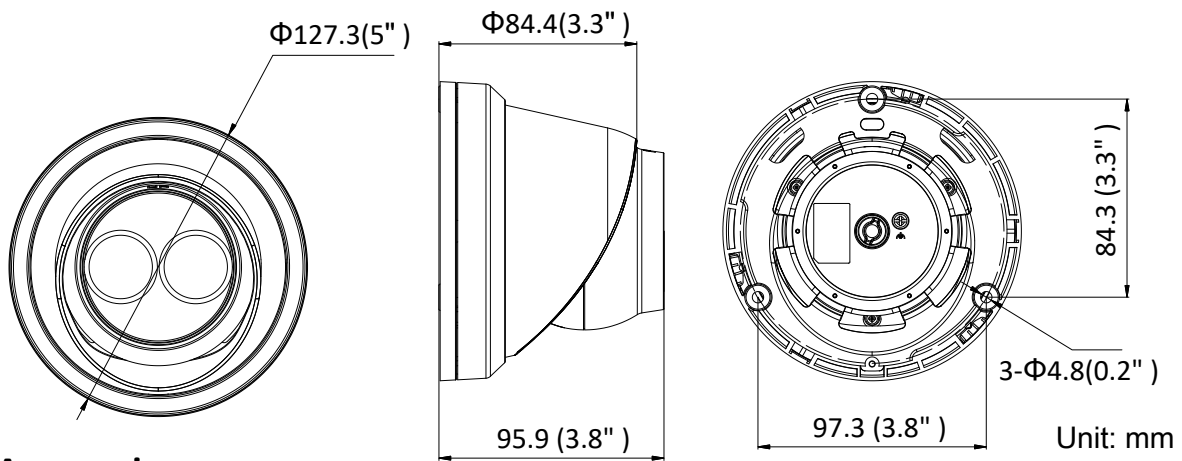

Dimensions

Accessories